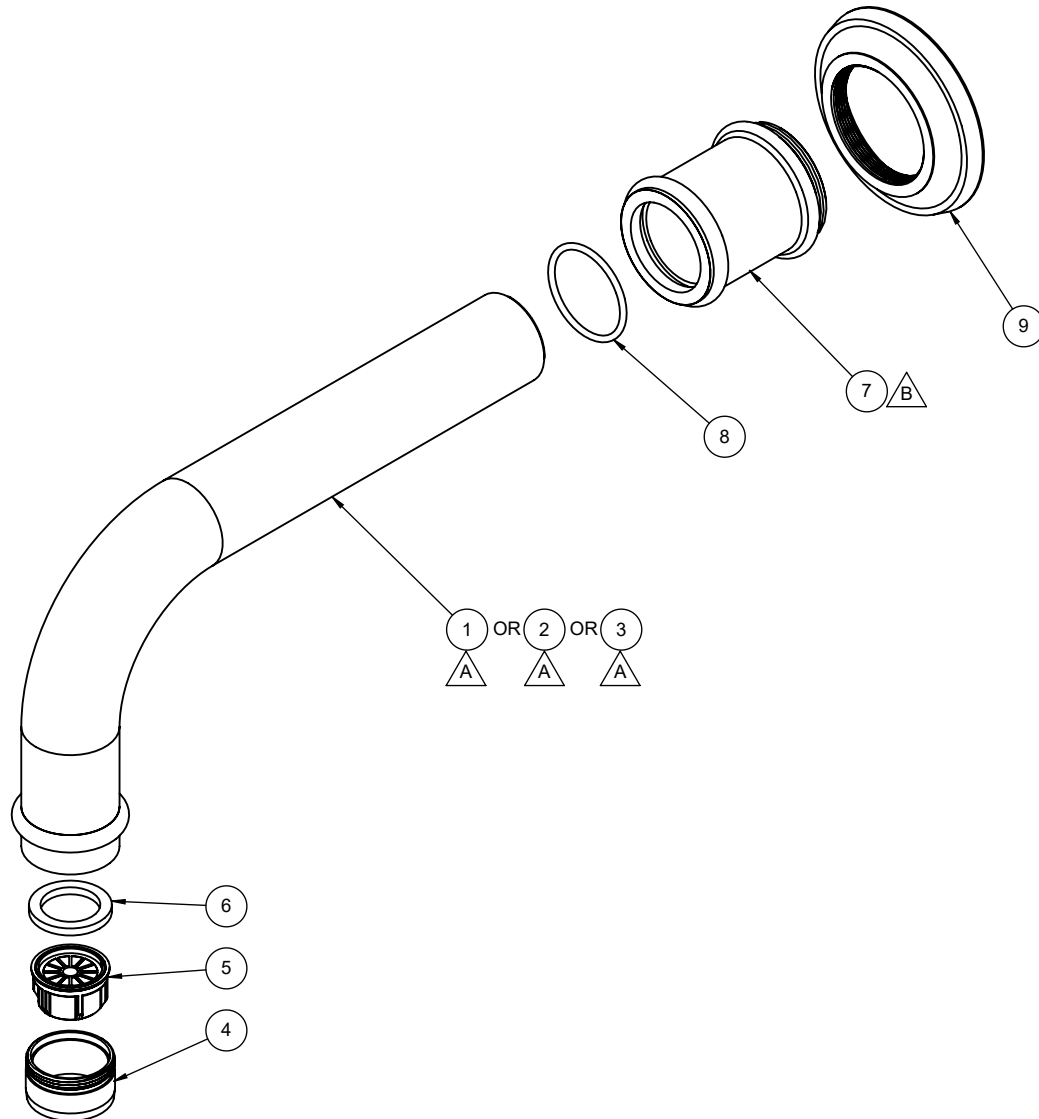

TS-48
D-48
DE-48

- △ REQUIRES ITEM (4), (5), AND (6)
- △ REQUIRES ITEM (8)

To order spare parts add and/or replace as stated below:

SPD- prefix added to part number(s)
-ZZ replaced with finish code (see finish table)
-WW replaced with **-90** (light finish) or **-96** (dark finish)

Ex: **SPD-7-100463-PC** or **SPD-86030-96**

	ITEM	PART NO.	DESCRIPTION	QTY
for TS-48	1	7-100133-ZZ	ASM, VS SPOUT, 7" TRAD TUBE STYLE, "NL"	1
for D-48	2	7-100129-ZZ	ASM, VS SPOUT, 9" TRAD TUBE STYLE, "NL"	1
for DE-48	3	7-100139-ZZ	ASM, VS SPOUT, 12" TRAD TUBE STYLE, "NL"	1
	4	880168-ZZ	SHELL, STD 15/16"-27, MALE THD	1
	5	880157-81	INSERT, STD NEOSTRAHL FULL FLOW	1
	6	881829-99	WSHR AERATOR, .839 X .590 X .110 EPDM A70 (NSF 61)	1
	7	10360-ZZ	BASE, VS SPOUT, TRAD	1
	8	87204-80	O-RING Ø25.12 X 1.78 (-022) EPDM A70 (NSF-61 &WRAS)	1
	9	10363-ZZ	RING, BASE, TRAD	1